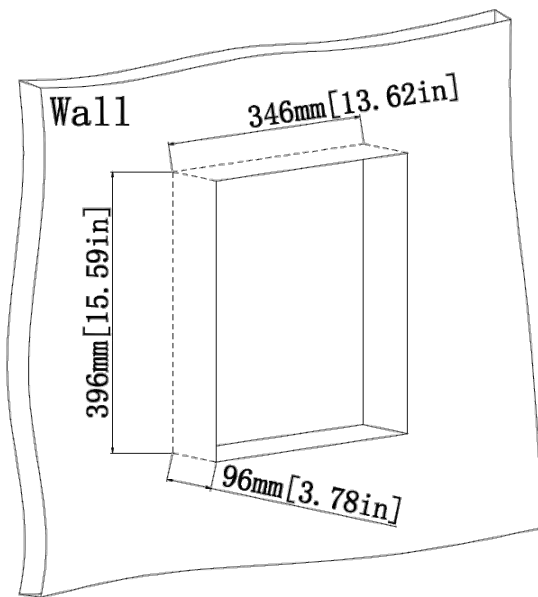

Flush Mounting

unit: mm[inch]

Flush Mounting (Continued)